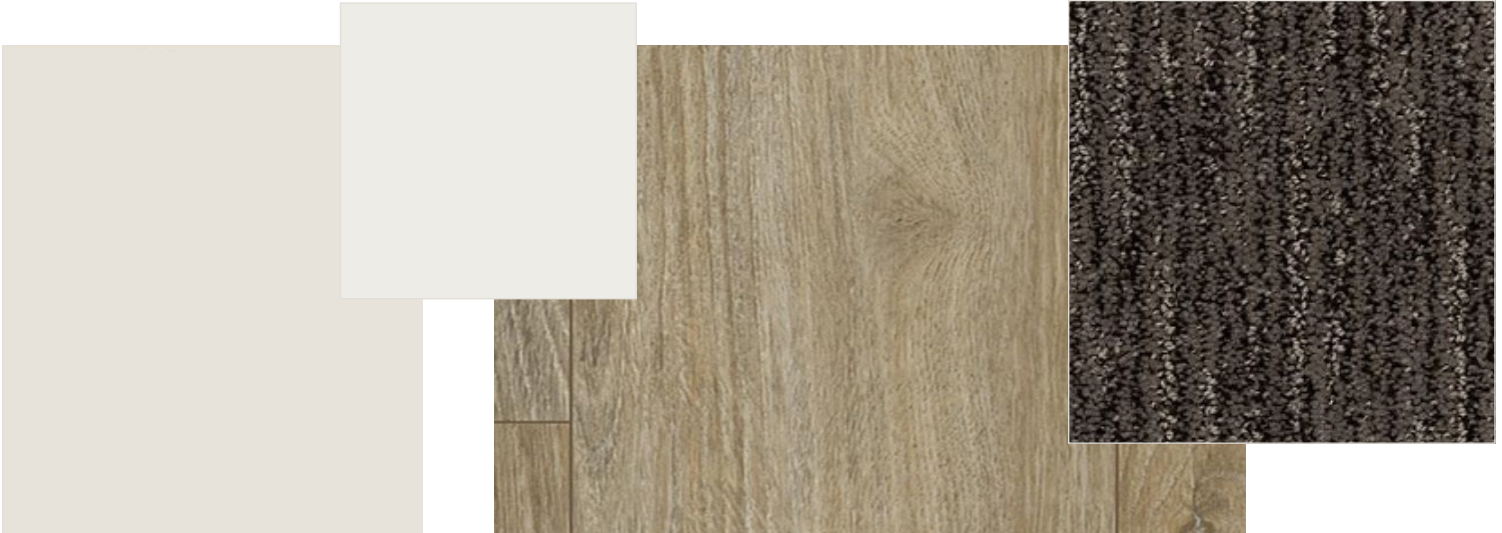

1663 RUSTY RIVET

CHRONOS BUILDERS
INTERIOR FINISHES

FINISHES ARE SUBJECT TO CHANGE

PAINT & FLOORING

WALLS & CEILING
PEARLY WHITE

TRIM & DOORS
PURE WHITE

VINYL FLOORING
BRUSHED BEIGE

CARPET
NUTMEG

TILE SELECTIONS

KITCHEN BACK SPLASH
LUXCRAFT ARTEKO ANTIQUE