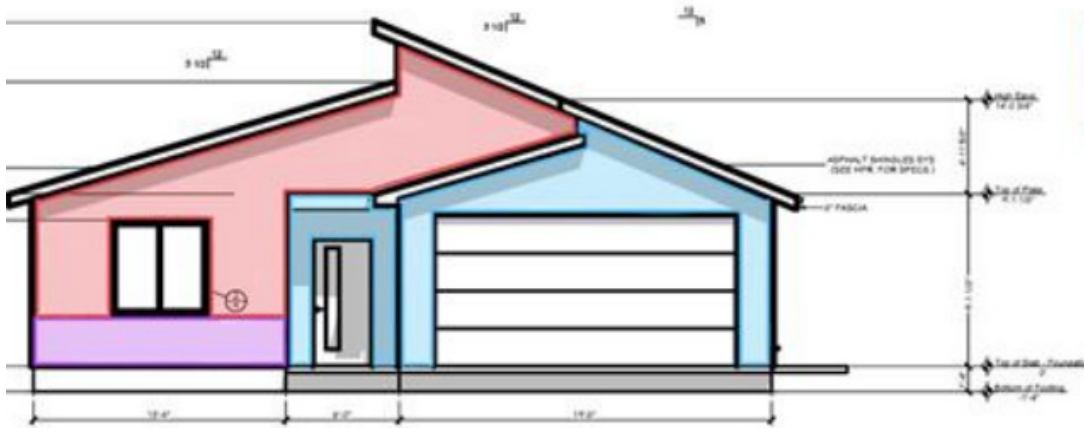

# 1673 RUSTY RIVET

CHRONOS BUILDERS  
EXTERIOR FINISHES

\*FINISHES ARE SUBJECT TO CHANGE\*

Note: This sample elevation is to give you an idea of exterior finish placement. Actual placement will vary by floor plan and builder discretion.

FRONT ELEVATION  
1/8"=1'-0"

MAIN STUCCO

SOFTWARE

ACCENT STUCCO 1

LATTICE

METAL SIDING

BLACK  
CORRUGATED

GARAGE DOOR