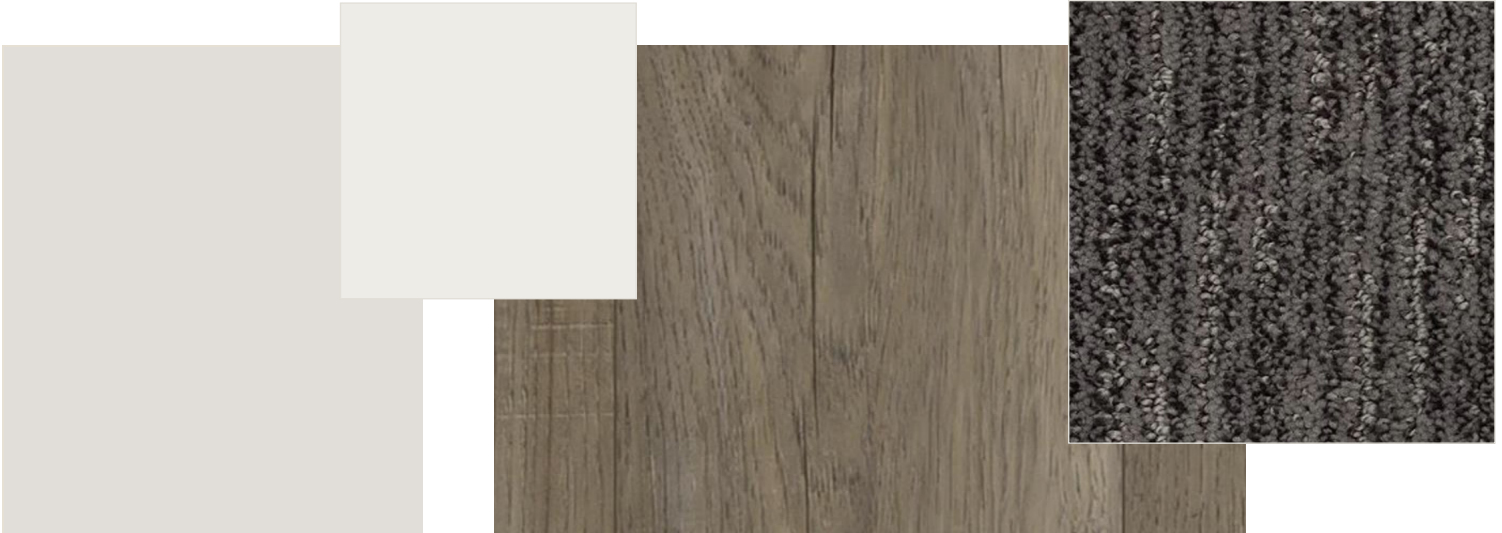

## PAINT & FLOORING

WALLS & CEILING  
EIDER WHITE

TRIM & DOORS  
PURE WHITE

VINYL FLOORING  
RUATIC TAUPE

CARPET  
KETTLE